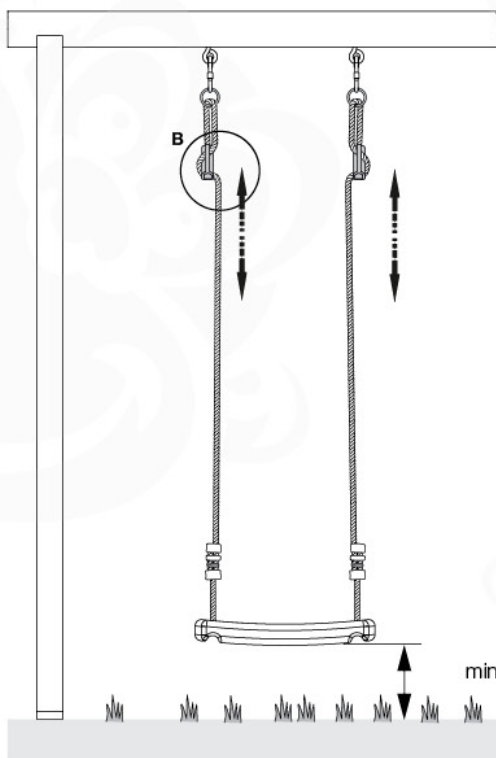

16-U

16-T

↓
17-U

16-T

17

18

19

20

Anchoring

21 Ground Fixation

Accessories

1x
250_013

1x
250_034

min. 35 cm

Safety issues